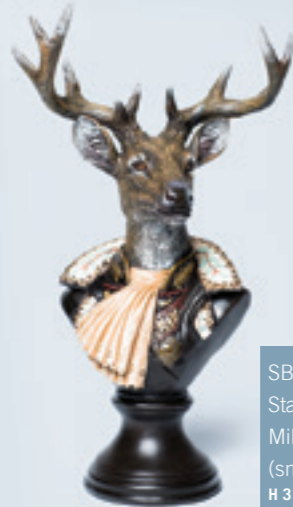

SBS 334
Stag Bust in
Military Dress
(small)
H 31cm W 18cm D 10cm