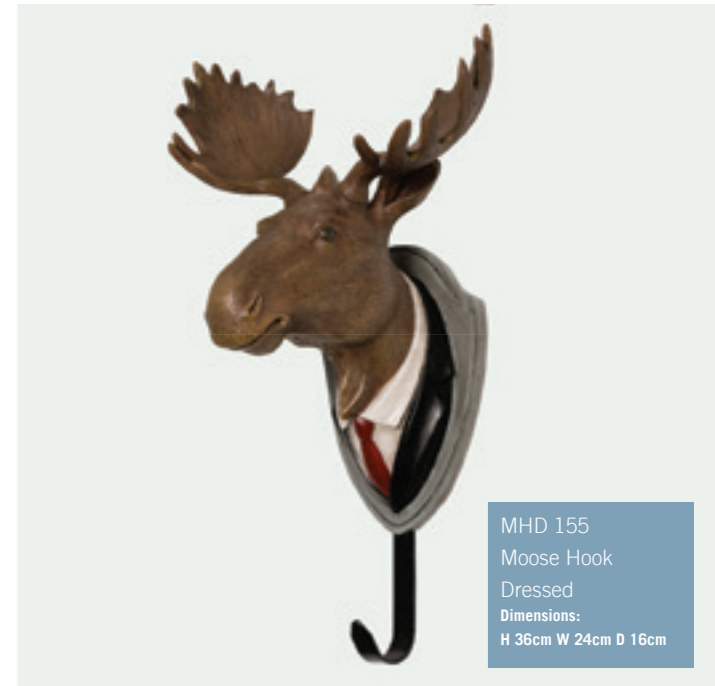

PDH 107
Pink Rose
Deer Head
Dimensions:
H 60cm W 60cm D 30cm

RDH 404
Red Deer Head with
Gold Antlers
Dimensions:
H 51cm W 42cm D 20cm

GDH 403
Green Deer Head
Dimensions:
H 51cm W 42cm D 20cm

DHS 119
SILVER - Stags head (wall hanging)
Dimensions:
H 43cm W 32cm D 22cm

DHW 120
WHITE - Stags head (wall hanging)
Dimensions:
H 43cm W 32cm D 22cm

DHB 121
BLACK - Stags head (wall hanging)
Dimensions:
H 43cm W 32cm D 22cm

ABM 180
Antique Books
Block Medium
Dimensions:
H 20cm W 11cm W 14cm

ABS 179
Antique Books
Block Small
Dimensions:
H 17cm W 8cm W 12cm

CHS 185
Crown Hook Set
Dimensions:
H 20cm W 15cm D 16cm

Dimensions:
H 22cm W 15cm D 16cm

Dimensions:
H 20cm W 15cm D 16cm

DHD 154
Deer Hook
Dressed
Dimensions:
H 36cm W 24cm D 16cm

MHD 155
Moose Hook
Dressed
Dimensions:
H 36cm W 24cm D 16cm

FCR 163
Faux Fur
Cushion - Reindeer
Dimensions:
H 45cm x W 45cm

FCE 164
Faux Fur
Cushion - Emu
Dimensions:
H 45cm x W 45cm

FCL 162
Faux Fur
Cushion - Lynx
Dimensions:
H 45cm x W 45cm