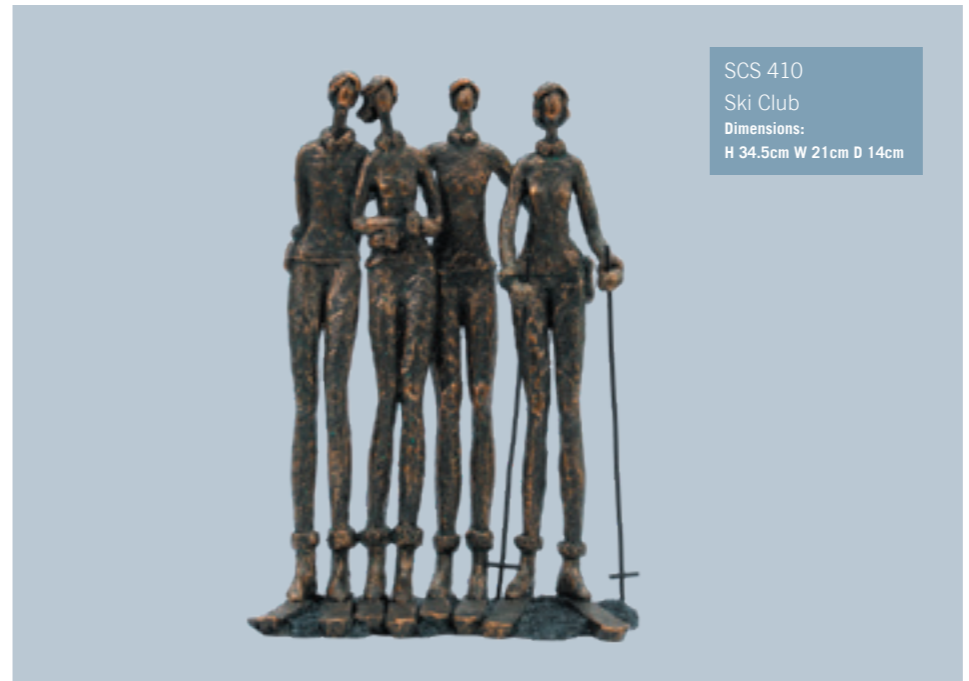

RAJ 411
Romeo & Juliet
Dimensions:
H 29cm W 19cm D 12cm

BSO 423
Ballerina Sculpture
Oval
Dimensions:
H 31cm W 10cm D 7cm

BDC 422
Ballerina Dance
Class
Dimensions:
H 32cm W 18cm D 7cm

SCS 410
Ski Club
Dimensions:
H 34.5cm W 21cm D 14cm