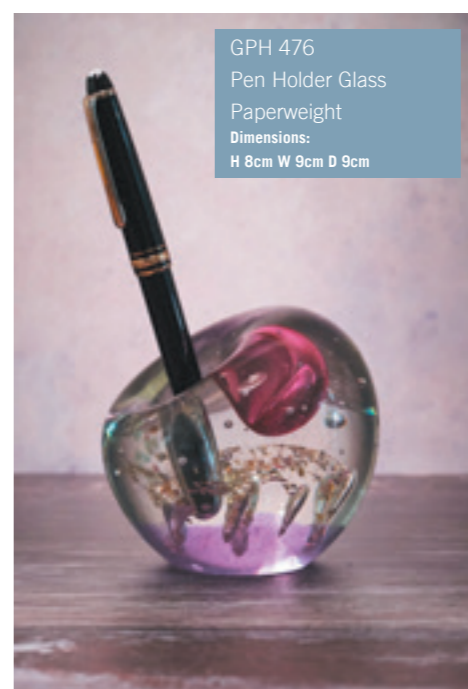

PGP 479
Pink / Green Jellyfish in
Ice Paperweight
Dimensions:
H 18cm W 14cm D 6cm

GPH 476
Pen Holder Glass
Paperweight
Dimensions:
H 8cm W 9cm D 9cm

GCH 478
Candle Holder Glass
Paperweight
Dimensions:
H 8cm W 9cm D 9cm