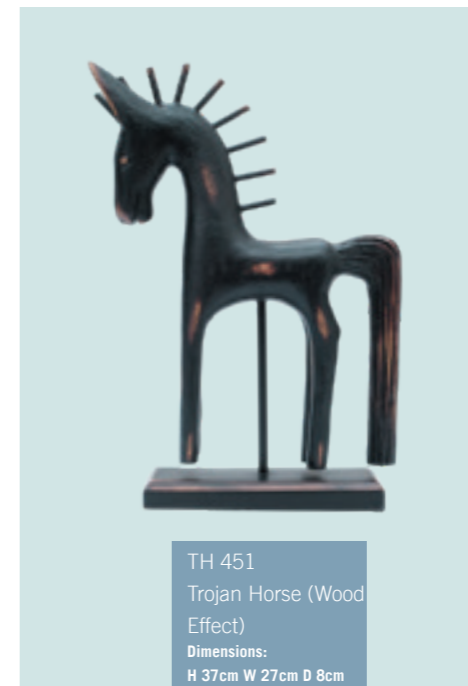

TH 451
Trojan Horse (Wood
Effect)
Dimensions:
H 37cm W 27cm D 8cm