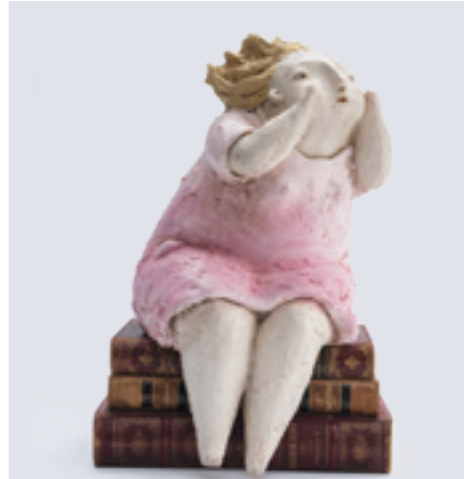

RPB 389
Beryl & George
Dimensions:
H 10cm W 18cm D 10cm

RPA 386
Aunty Anne
Dimensions:
H 10cm W 12cm D 10cm

RPT 387
Uncle Ted
Dimensions:
H 14cm W 12cm D 12cm

RPG 385
Gracie
Dimensions:
H 30cm W 13cm D 20cm

RPD 383
Dilliah
Dimensions:
H 36cm W 18cm D 21cm

RPE 381
Emmy Lou
Dimensions:
H 29cm W 12cm D 16cm

LHH 358
Large Hippo Head
Dimensions:
H 34cm W 22cm D 28cm

MHH 359
Medium Hippo Head
Dimensions:
H 13cm W 21cm D 25cm