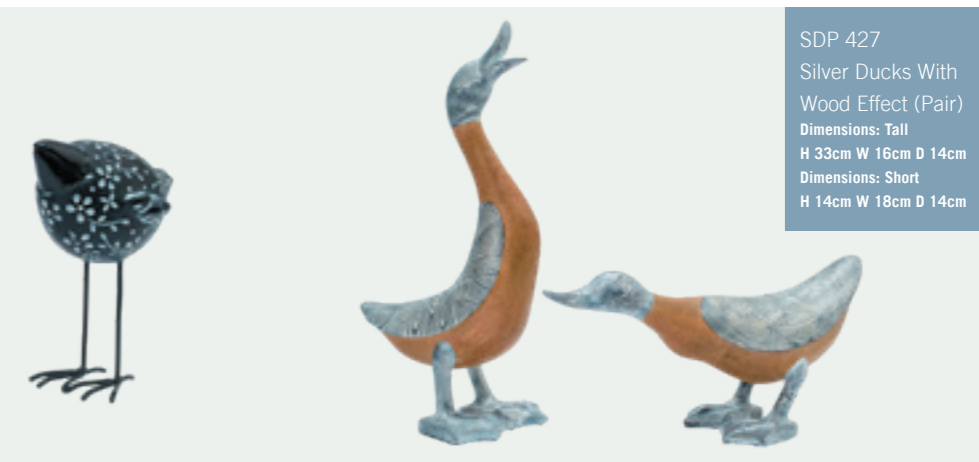

BBG 445
Three Wise Budha
Babies (Gold)
Dimensions:
H 10cm W 8cm D 7cm

BCF 425
Birds On Coloured Fruit (Pair)
Dimensions:
H 14cm W 7cm D 11cm

SOB 430
Set Of Four Small Birds
Dimensions:
H 6cm W 8cm D 4cm

BBP 426
Black Birds (Pair)
Dimensions:
H 14cm W 8cm D 13cm

SDP 427
Silver Ducks With
Wood Effect (Pair)
Dimensions: Tall
H 33cm W 16cm D 14cm
Dimensions: Short
H 14cm W 18cm D 14cm

WEP 462
Wood Effect Plaque
On Stand
Dimensions:
H 35cm W 25cm D 7cm