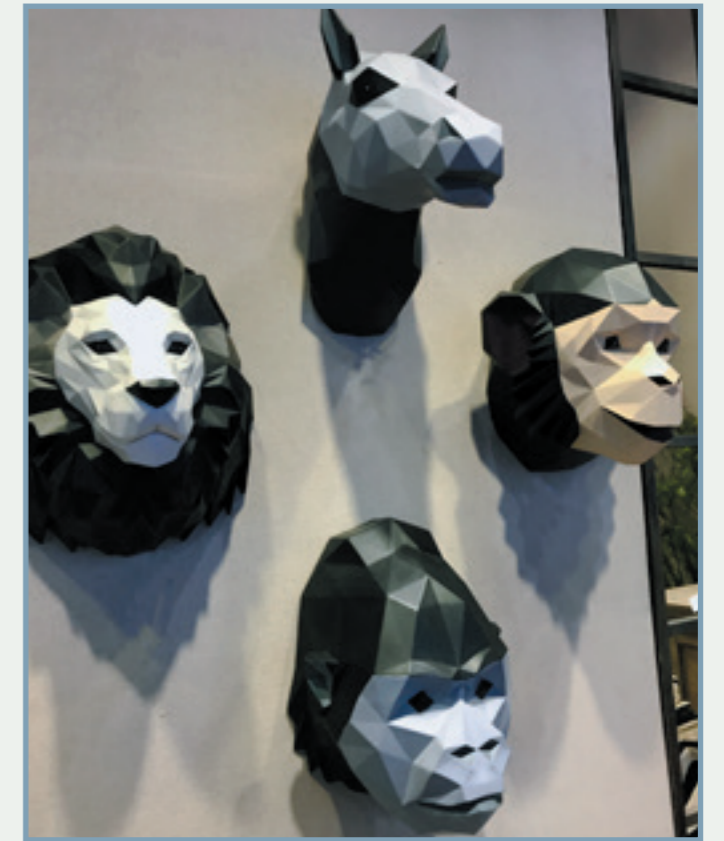

DBG 277
Duck - Blue & Gold
Dimensions:
H 33cm W 16cm D 25cm

OLH 227
Origami Lion Head
- Wall Hanging
Dimensions:
H 37cm W 31cm D 24cm

OMH 225
Origami Monkey Head
- Wall Hanging
Dimensions:
H 31cm W 36cm D 24cm

OGH 236
Origami Gorilla Head
- Wall Hanging
Dimensions:
H 36cm W 27cm D 23cm

OHH 228
Origami Horse Head
- Wall Hanging
Dimensions:
H 37cm W 16cm D 34cm

ZHW 261
Zebra Head
- Wall Hanging
Dimensions:
H 28cm W 20cm D 23cm