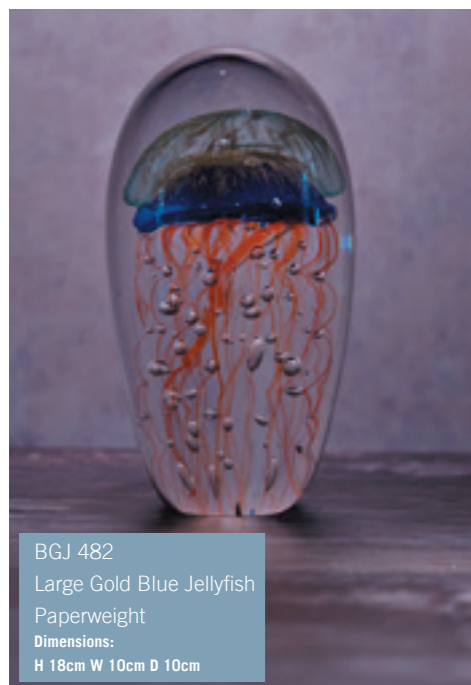

YJR 474
Yellow Jellyfish In Red
Glass Paperweight
Dimensions:
H 11cm W 16cm D 8cm