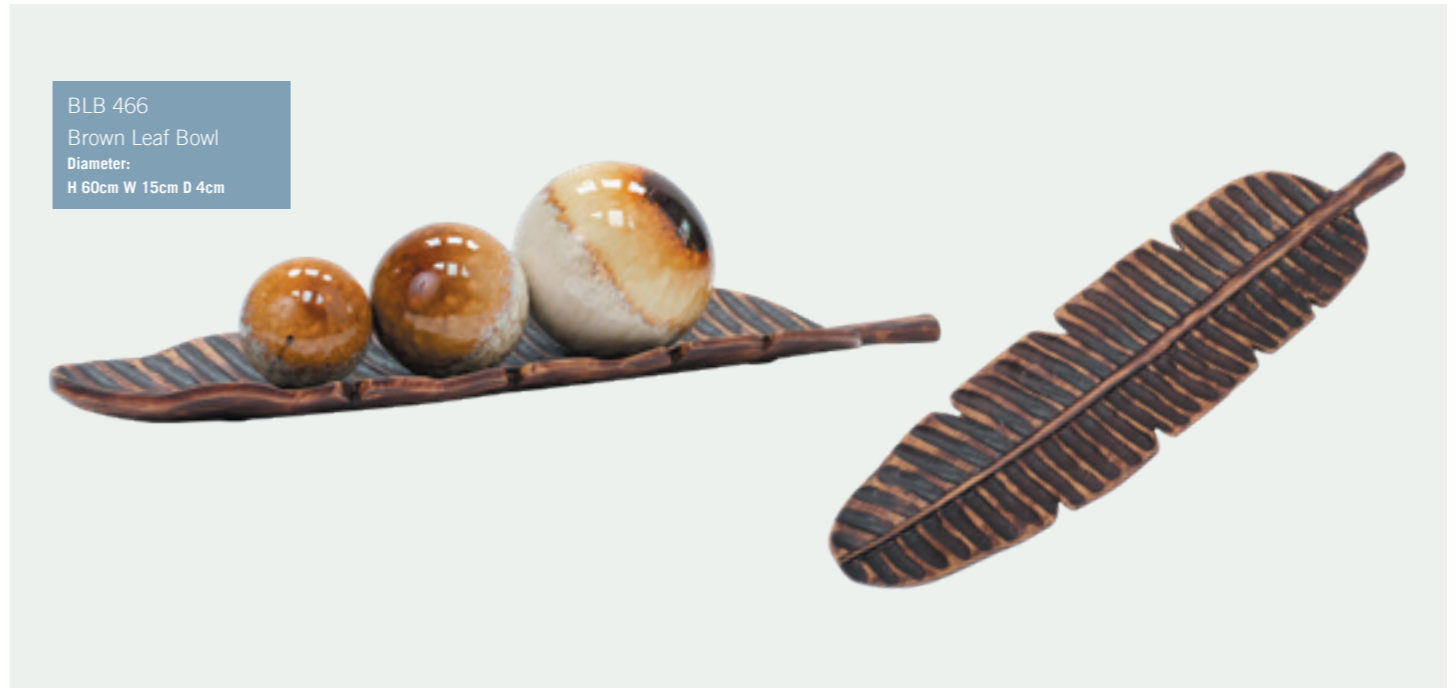

PBL 454
Large Patterned Wood Effect Ball
Diameter: 10cm

BLB 466
Brown Leaf Bowl
Diameter:
H 60cm W 15cm D 4cm

BWB 453
Black & White Bowl
Diameter:
H 50cm W 16cm D 7cm

LFB 464
Lotus Flower Bowl
Diameter:
H 30cm W 30cm D 5cm