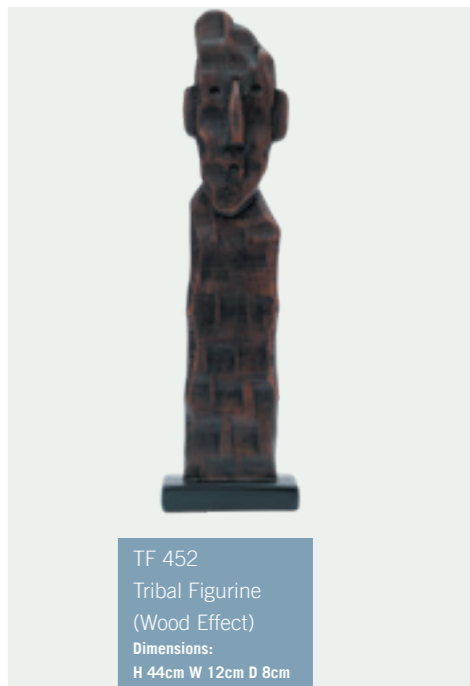

TF 452
Tribal Figurine
(Wood Effect)
Dimensions:
H 44cm W 12cm D 8cm