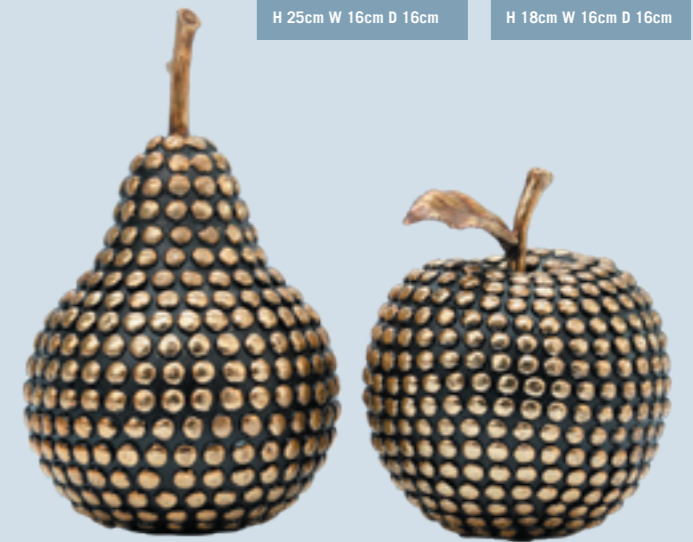

MCH 438
Monkey Candle Stick
Holder
Dimensions:
H 33cm W 14cm D 10cm

SOA 484
Stack of Animals
Dimensions:
H 42cm W 15cm D 12cm

EST 485
Elephant Sanctuary
Dimensions:
H 34cm W 23cm D 9cm

GAA 446
Aztec Art Giraffes
Figurine
Dimensions:
H 42cm W 16cm D 11cm

EFP 446
Patterned Elephant
Figurine
Dimensions:
H 16cm W 21cm D 8cm

EFR 447
Elephant Figurine
With Raised Flowers
Dimensions:
H 20cm W 25cm D 9cm

TTO 465
Twit-Two Owls
Dimensions:
H 20cm W 17cm D 6cm

PVA 493
Purple Velvet Apple
Dimensions:
H 14cm W 12cm D 12cm

VP 494
Purple Velvet Pear
Dimensions:
H 17cm W 10cm D 10cm

GBP 419
Gold & Black Pear
Dimensions:
H 25cm W 16cm D 16cm

GBA 418
Gold & Black Apple
Dimensions:
H 18cm W 16cm D 16cm

Vases

SVL 467
Large White Striped
Vase
Dimensions:
H 62cm W 15cm D 15cm