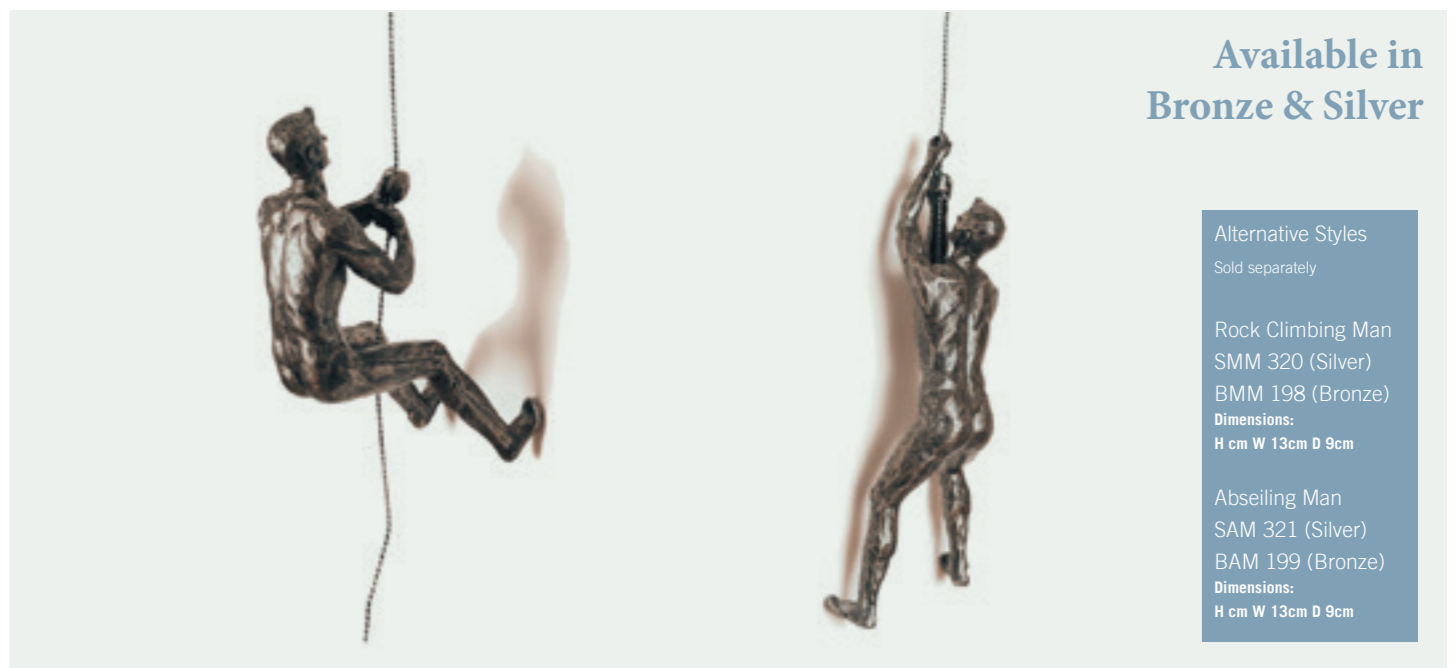

Available in Bronze & Silver

Alternative Styles
Sold separately
Rock Climbing Man
SMM 320 (Silver)
BMM 198 (Bronze)
Dimensions:
H cm W 13cm D 9cm
Abseiling Man
SAM 321 (Silver)
BAM 199 (Bronze)
Dimensions:
H cm W 13cm D 9cm