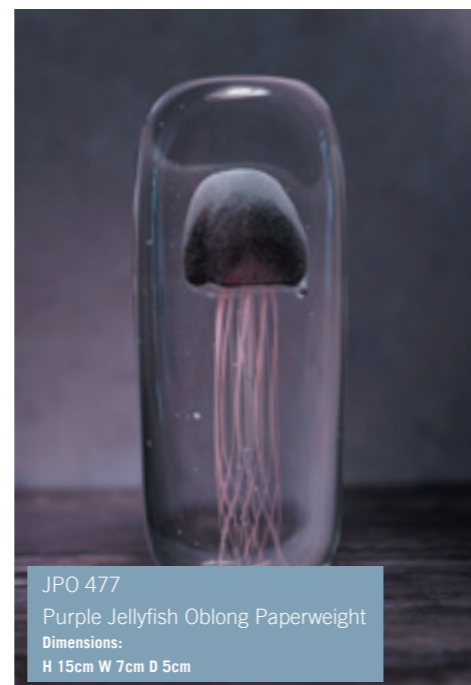

CCP 472
Colour Changing Jellyfish
with LED/USB Base
Dimensions:
H 16cm W 10cm D 10cm

YPI 480
Yellow Jellyfish In Ice Paperweight
Dimensions:
H 12cm W 14cm D 9cm