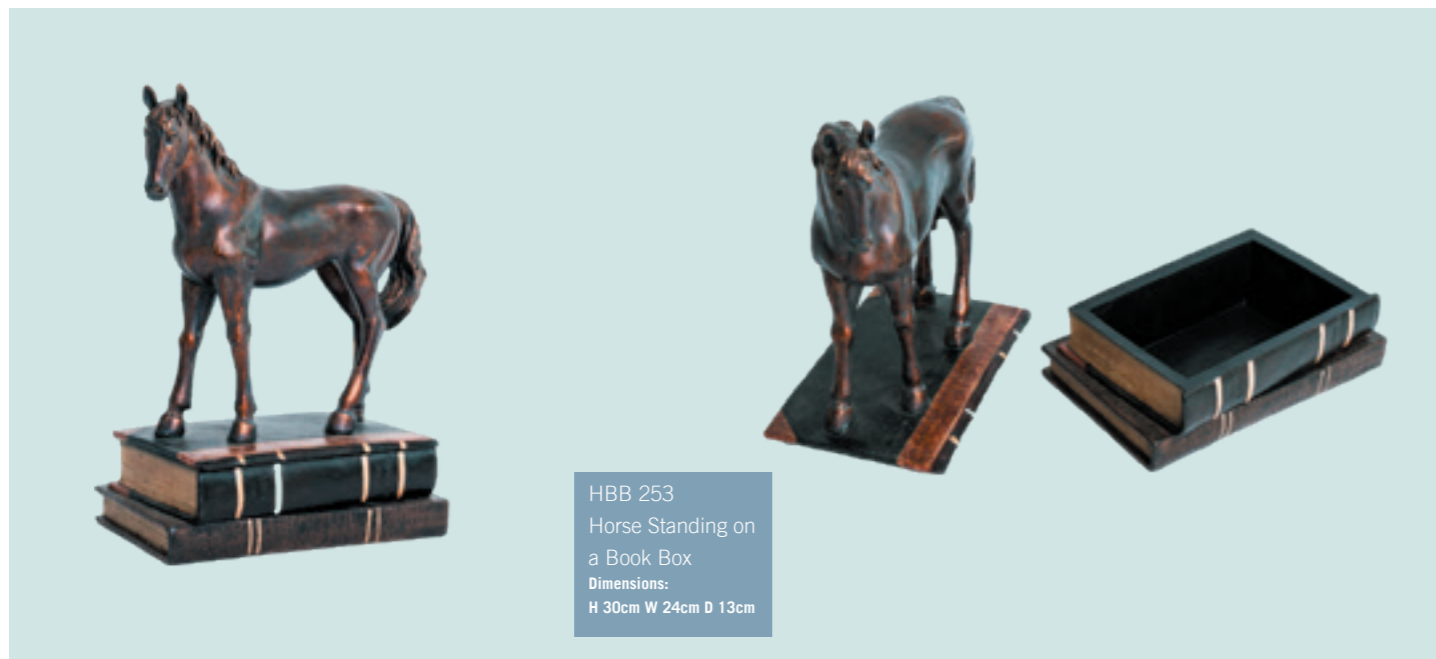

BCY 202
Bronze (Imitation)
Cyclist
Dimensions:
H 17cm W 21cm D 7cm

BFF 173
Family of Four
Dimensions:
H 28cm W 20cm D 12cm

HBB 253
Horse Standing on
a Book Box
Dimensions:
H 30cm W 24cm D 13cm