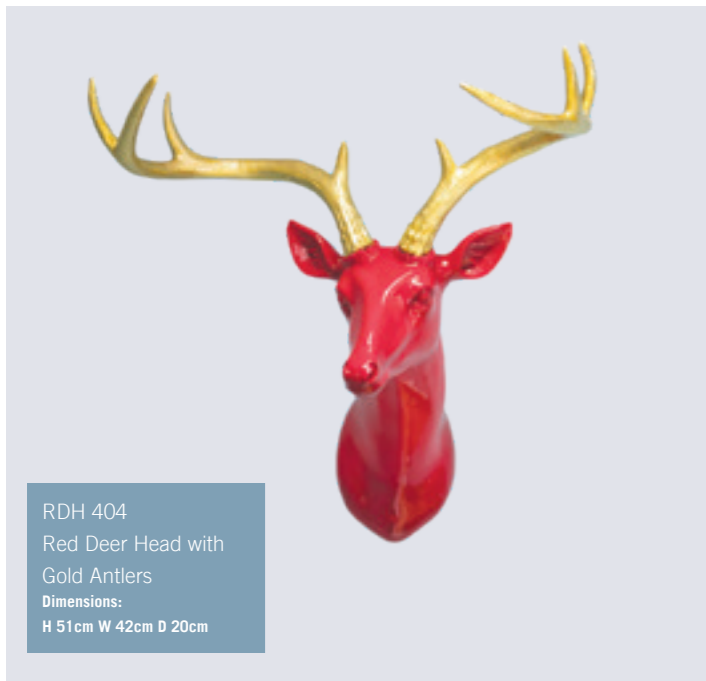

AFD 198
Quirky Animal
Dogtagnon
Dimensions:
H 22cm W 8cm D 7cm

SB 104
Napoleon Stag Bust
Dimensions:
H 67cm W 46cm D 30cm

RB 105
Ram Bust
Dimensions:
H 47cm W 28cm D 24cm

DHCB 178
White Deer Head
with Coloured Birds
Dimensions:
H 60cm W 50cm D 18cm

Also see our 'Black Deer Head
with Gold Birds' Page 16

DBM 263
Dog Bust 'Maverick'
Dimensions:
H 50cm W 24cm D 22cm

LB 106
Lion Bust
Dimensions:
H 34cm W 21cm D 15cm

HHD 251
Horse Head Dressed
- on base
Dimensions:
H 50cm W 25cm D 30cm

PDH 107
Pink Rose
Deer Head
Dimensions:
H 60cm W 60cm D 30cm

RDH 404
Red Deer Head with
Gold Antlers
Dimensions:
H 51cm W 42cm D 20cm

GDH 403
Green Deer Head
Dimensions:
H 51cm W 42cm D 20cm

DHS 119
SILVER - Stags head (wall hanging)
Dimensions:
H 43cm W 32cm D 22cm

DHW 120
WHITE - Stags head (wall hanging)
Dimensions:
H 43cm W 32cm D 22cm

DHB 121
BLACK - Stags head (wall hanging)
Dimensions:
H 43cm W 32cm D 22cm

ABM 180
Antique Books
Block Medium
Dimensions:
H 20cm W 11cm W 14cm