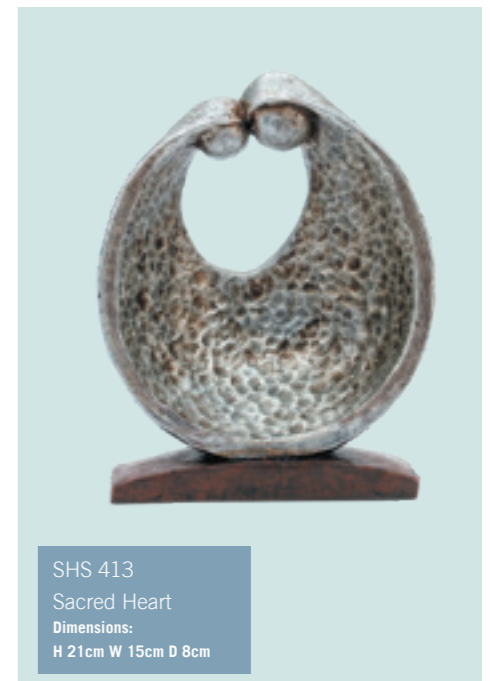

RAJ 411
Romeo & Juliet
Dimensions:
H 29cm W 19cm D 12cm

BSO 423
Ballerina Sculpture
Oval
Dimensions:
H 31cm W 10cm D 7cm

BDC 422
Ballerina Dance
Class
Dimensions:
H 32cm W 18cm D 7cm

SCS 410
Ski Club
Dimensions:
H 34.5cm W 21cm D 14cm