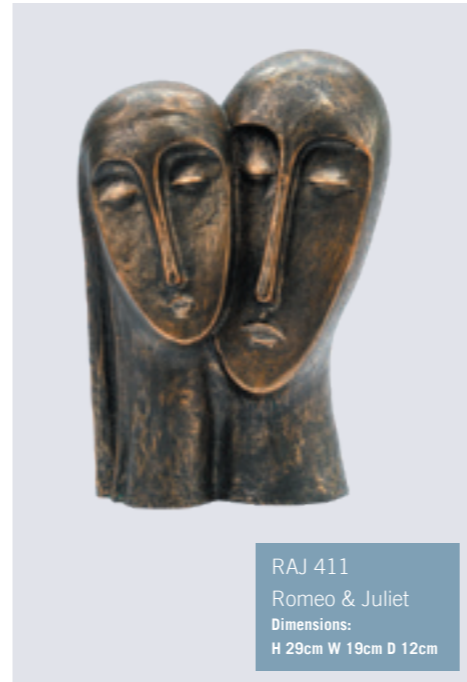

Hand Blown Glass Paperweights

All Glow at Night

BOT 429
Ballerina in Orange Tutu
Dimensions:
H 30cm W 16cm D 14cm