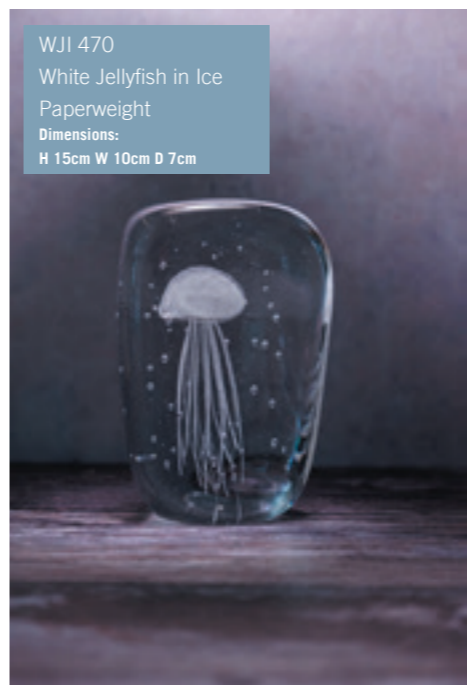

Hand Blown Glass Paperweights