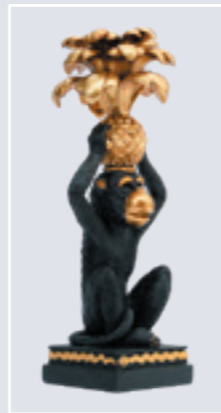

GWP 488
Angel Wing Plaque
Dimensions: H 62cm W 62cm D 4cm

EFT 483
Elephant Family Ties
Dimensions:
H 20cm W 42cm D 10cm

GBR 444
Rabbits - Black &
Gold (Pair)
Dimensions:
H 18cm W 9cm D 12cm

TWE 463
Two White Elephants
Dimensions:
H 21cm W 26cm D 9cm

MCH 438
Monkey Candle Stick
Holder
Dimensions:
H 33cm W 14cm D 10cm

SOA 484
Stack of Animals
Dimensions:
H 42cm W 15cm D 12cm

EST 485
Elephant Sanctuary
Dimensions:
H 34cm W 23cm D 9cm

GAA 446
Aztec Art Giraffes
Figurine
Dimensions:
H 42cm W 16cm D 11cm