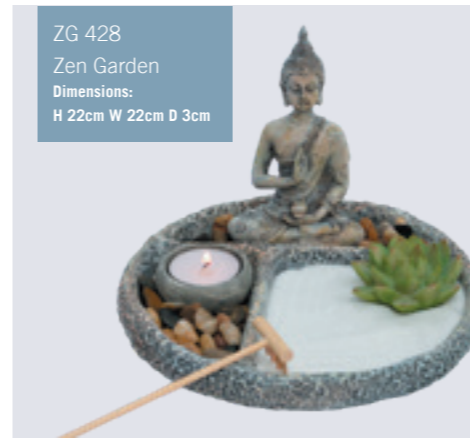

GSP 420
Gold Storage Pot
Dimensions:
H 15cm W 15cm D 15cm

BCF 425
Birds On Coloured Fruit (Pair)
Dimensions:
H 14cm W 7cm D 11cm

ZG 428
Zen Garden
Dimensions:
H 22cm W 22cm D 3cm