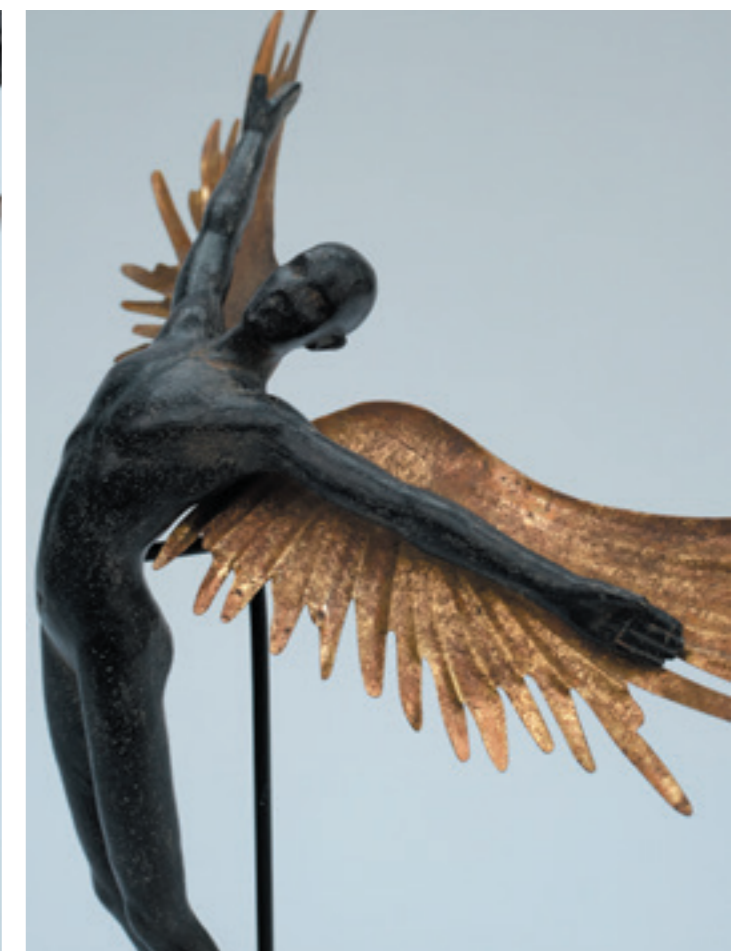

Bentley & Bo

INTERIORS

MFW 495
Male Figurine with Wings
Dimensions:
H 49cm W 47cm D 28cm

LWW 502
Female Figurine with Wings
Dimensions:
H 48cm W 47cm D 29cm

FAD 431
Fish Wall Art (Set of 2)
Dimensions:
H 9cm W 33cm D 15cm (sml)
H 9cm W 36cm D 19cm (med)