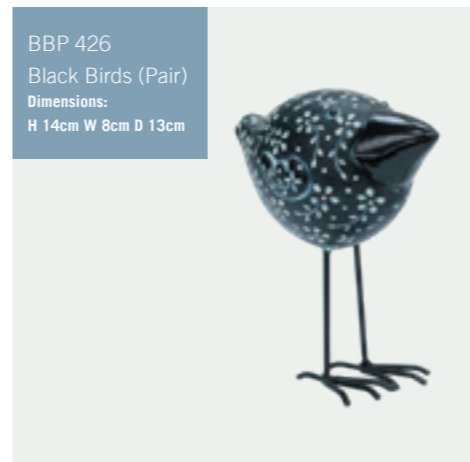

BDL 498
Blue Dog Table
Lamp (LED/USB)
Dimensions:
H 43cm W 19cm D 6cm

RDL 499
Red Dog Table
Lamp (LED/USB)
Dimensions:
H 43cm W 19cm D 6cm

ZG 428
Zen Garden
Dimensions:
H 22cm W 22cm D 3cm

GSP 420
Gold Storage Pot
Dimensions:
H 15cm W 15cm D 15cm

BBG 445
Three Wise Budha
Babies (Gold)
Dimensions:
H 10cm W 8cm D 7cm

BCF 425
Birds On Coloured Fruit (Pair)
Dimensions:
H 14cm W 7cm D 11cm

SOB 430
Set Of Four Small Birds
Dimensions:
H 6cm W 8cm D 4cm